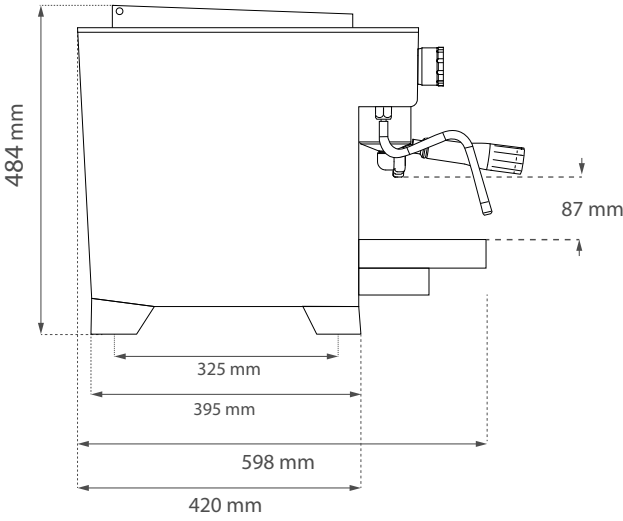

Iberital REFERENT

MONO BOILER

DIMENSIONS

Standard

Standard

2GR